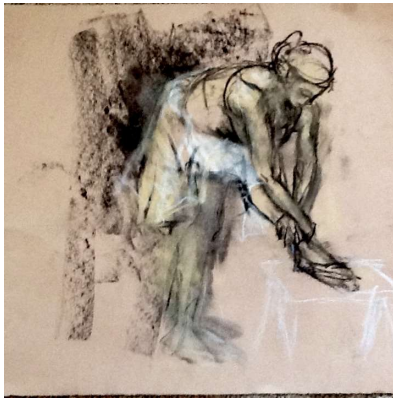

Symington untutored monthly Life Drawing day

The untutored Life Drawing group meets once a month on a weekend day and runs 10 - 4.

It's a friendly and supportive group with a mixture of amateur and professional artists from the Ayrshire and Glasgow area's all keen to learn from/ support one another and enjoy the drawing opportunity as well as the usual bonhomie within the group!

As the organiser and life model, I lead the group and in consensus with the attendee's set the poses accordingly. Normally shorter one's in the morning and longer poses in the afternoon, but I try to vary each month's group with at least one different component and some occasional clothed and much longer poses - maybe one or 2 poses only across the day for instance.

I also started running an additional tutored workshop with a professional artist leading the group and myself modelling earlier this year and hope to run more.

The group meets in the side room of the Community Hall, which provides a peaceful, large and well-lit space and has received very favourable feedback since we moved here earlier this year!

Contact me - Sam on drawlifeartist@outlook.com for more information and to book a place on the next planned day.

Artist - Sandra Clifton