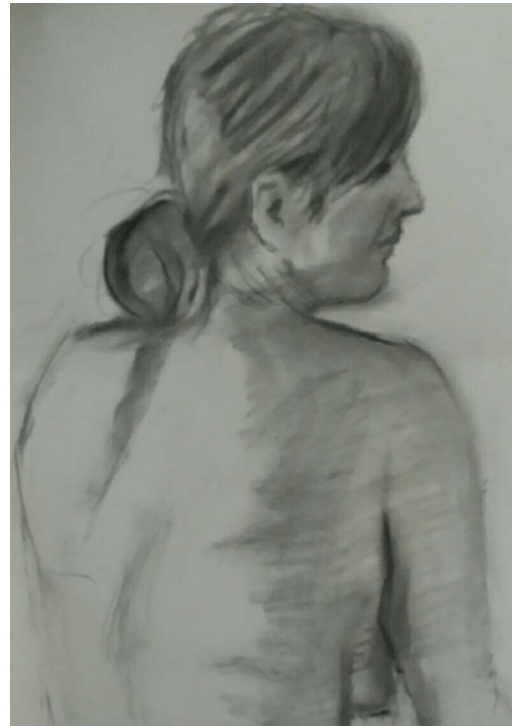

Artist - Robert Wilson